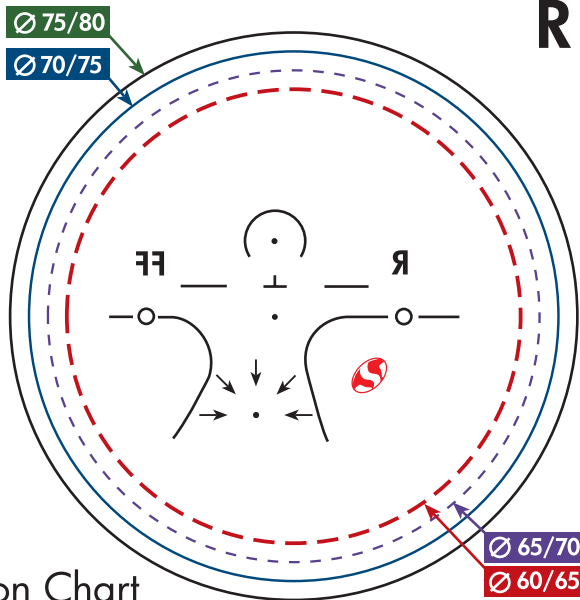

L

R

Centration Chart

Shamir *Autograph*™

Your Personal Signature Lens™

Centration Chart

AUT-CENTR-04