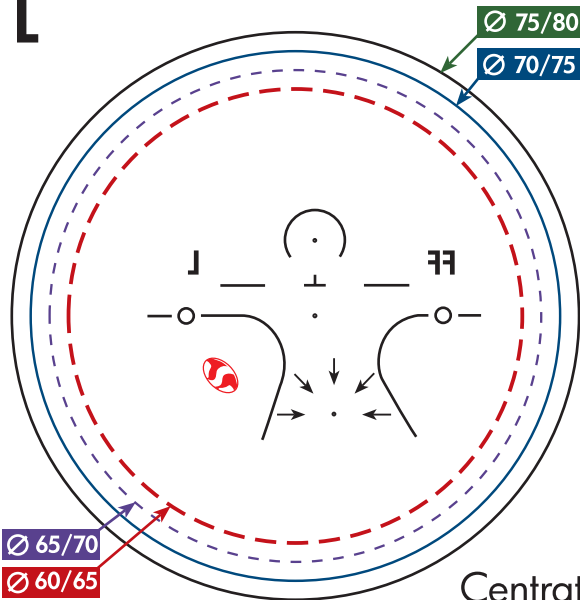

L

R

Centration Chart

Shamir *Autograph*™

Your Personal Signature Lens™

Centration Chart

AUT-CENTR-04