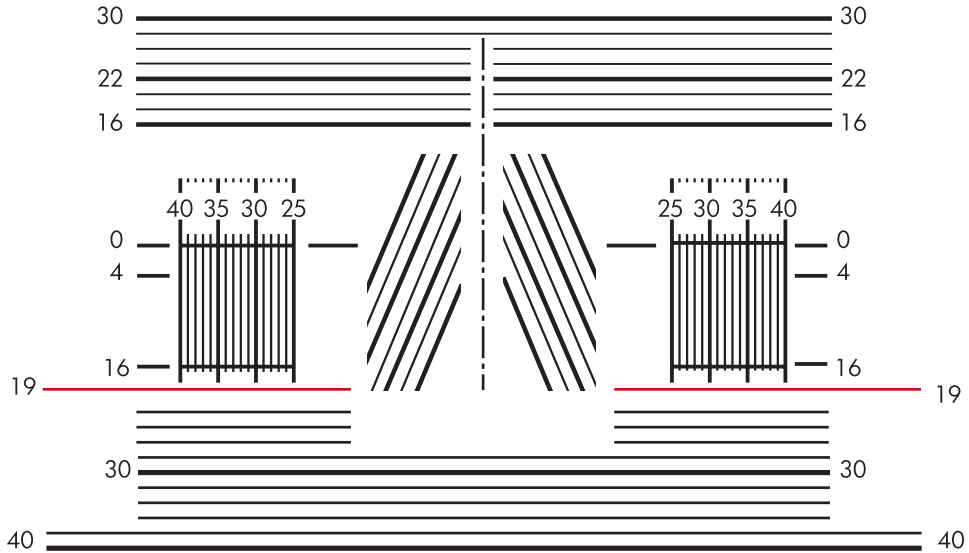

L

R

Centration Chart

Shamir *Autograph*™

Your Personal Signature Lens™

Centration Chart

AUT-CENTR-04